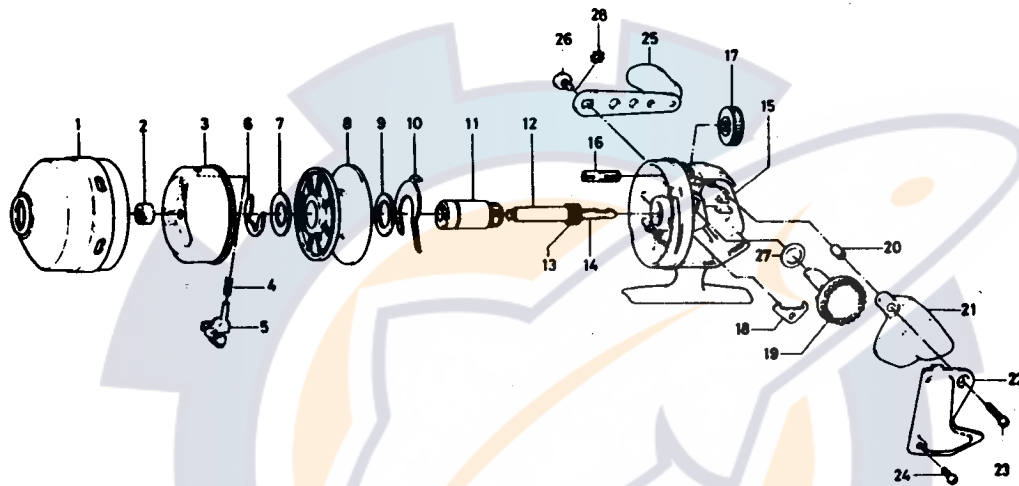

SPINCASTING REEL **ApolloCast 110S**

Key No.	Parts No.	Parts Name	Key No.	Parts No.	Parts Name
1	B09-7401	Front cover	15	B30-8302	Body
2	342-4911	Rotor nut	16	B08-7601	Drag adjusting screw
3	B09-7202	Rotor	17	B08-7401	Drag adjusting dial
4	144-1801	Pick up pin spring	18	110-2721	Anti-reverse claw
5	B09-7302	Pick up pin	19	B08-6301	Drive gear
6	320-0351	Spool retainer	20	B08-6901	Push buttonsleeve
7	370-4512	Spool washer	21	B08-6801	Push button
8	B09-6901	Spool	22	B08-7014	Body cover
9	370-0412	Spool washer	23	353-8701	Body cover screw (long)
10	B30-7401	Drag adjusting plate	24	351-6601	Body cover screw (short)
11	B08-6401	Shaft metal	25	746-5801	Handle
12	B08-6601	Main shaft	26	B08-7301	Handle screw
13	B08-6701	Pinion Gear	27	373-0100	Drive gear washer
14	141-2521	Main shaft spring	28	160-8001	Handle washer

Sold as one unit
Main shaft assembly
B08-6501